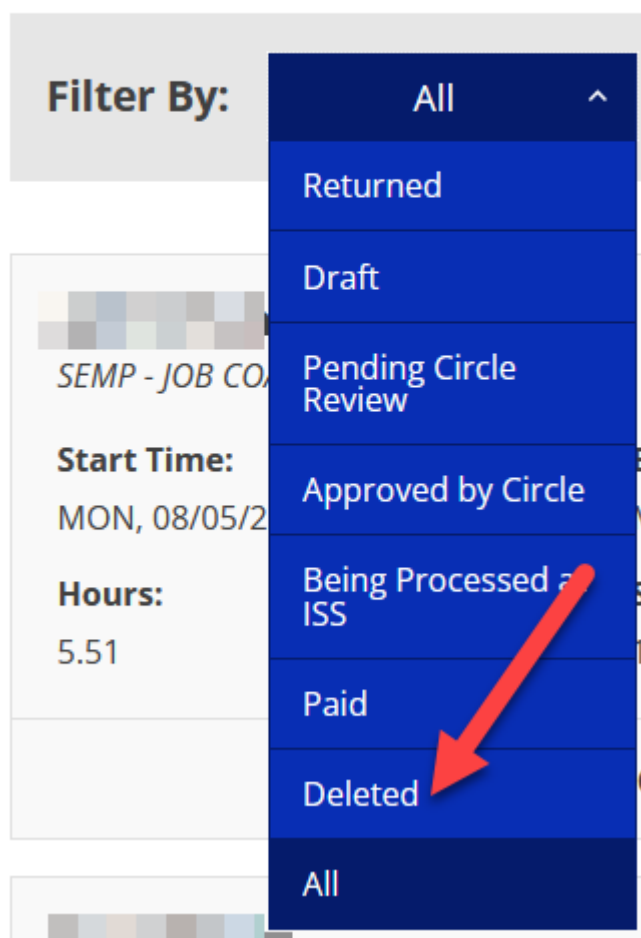

Auto-Deleted eTime Shifts

eTime shifts with the following status that have **not been modified in 30 days** will be deleted.

- Draft
- Returned by Circle
- Returned by ISS

You can find these auto-deleted shifts by going to *My Work* and filtering to all *Deleted* shifts. All deleted shifts appear here, including the ones you deleted.

Remember, you cannot view more details on deleted shifts and you cannot modify them. If a shift was deleted that shouldn't have been, use the instructions to [create a forgotten shift](#) to re-create the shift.

My Work