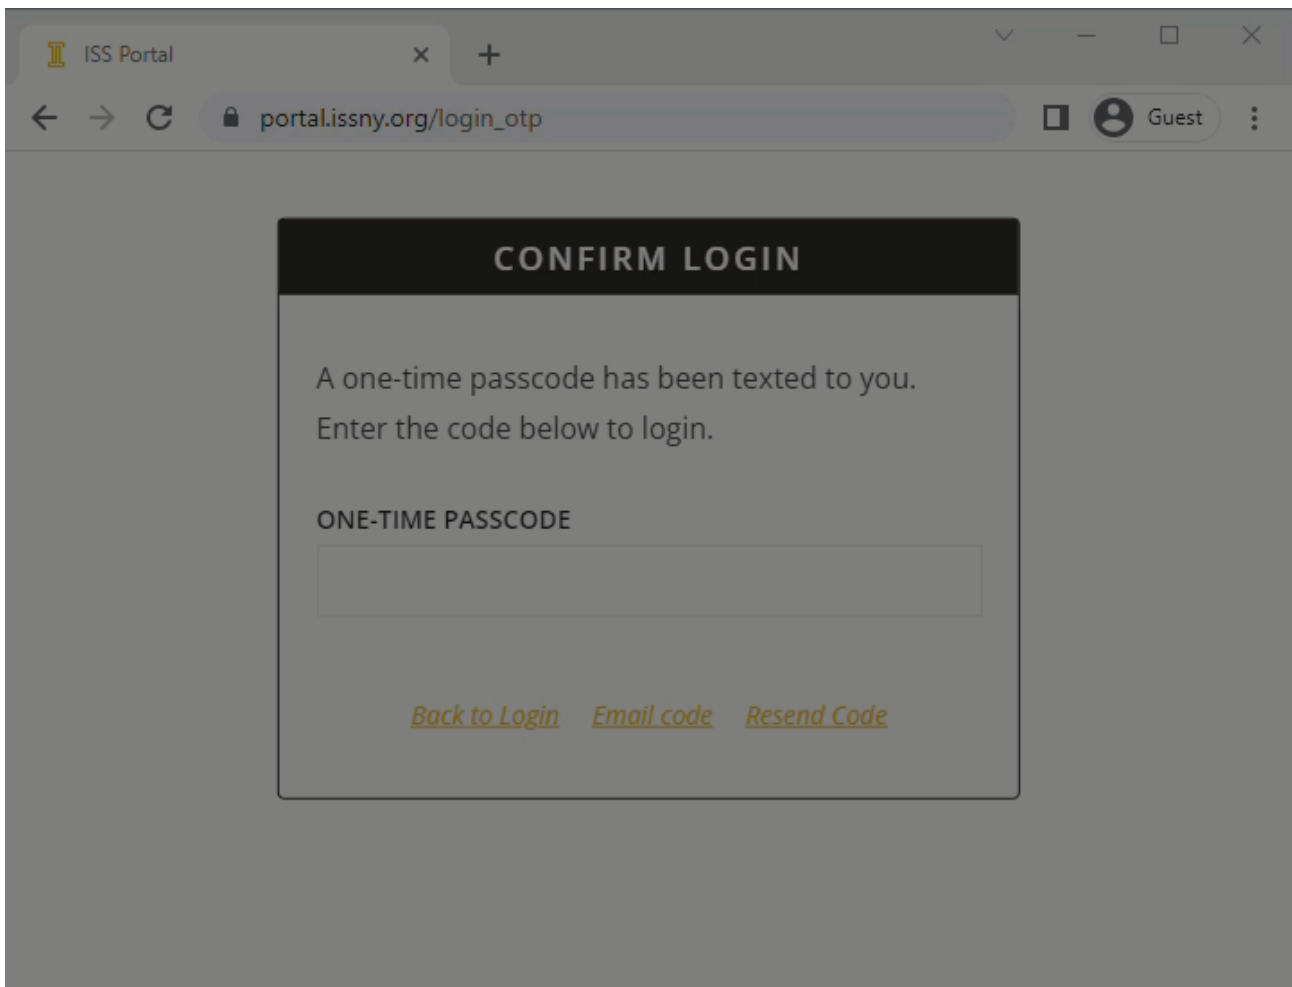

Information provided in the screenshot is an example. Carlos Medina is a demo Participant.

FAQ

What is a web browser?

Your web browser is the application that you use to explore the internet. Common web browsers include Google Chrome, Mozilla Firefox, Safari, etc.

I forgot my login information, how can I reset my credentials?

See our help page at [Reset Your Password / Forgot Your Password?](#)