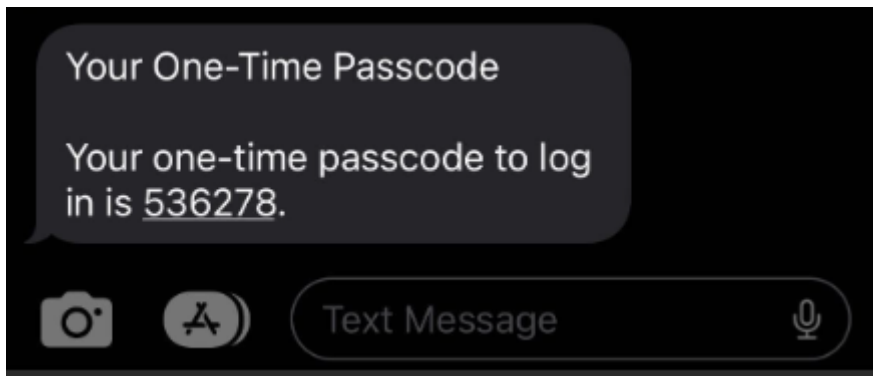

Information provided in the screenshot is an example. Carlos Medina is a demo Participant.

FAQ

What is a web browser?

Your web browser is the application that you use to explore the internet. Common web browsers include Google Chrome, Mozilla Firefox, Safari, etc.

I forgot my login information, how can I reset my credentials?

See our help page at [Reset Your Password / Forgot Your Password?](#)